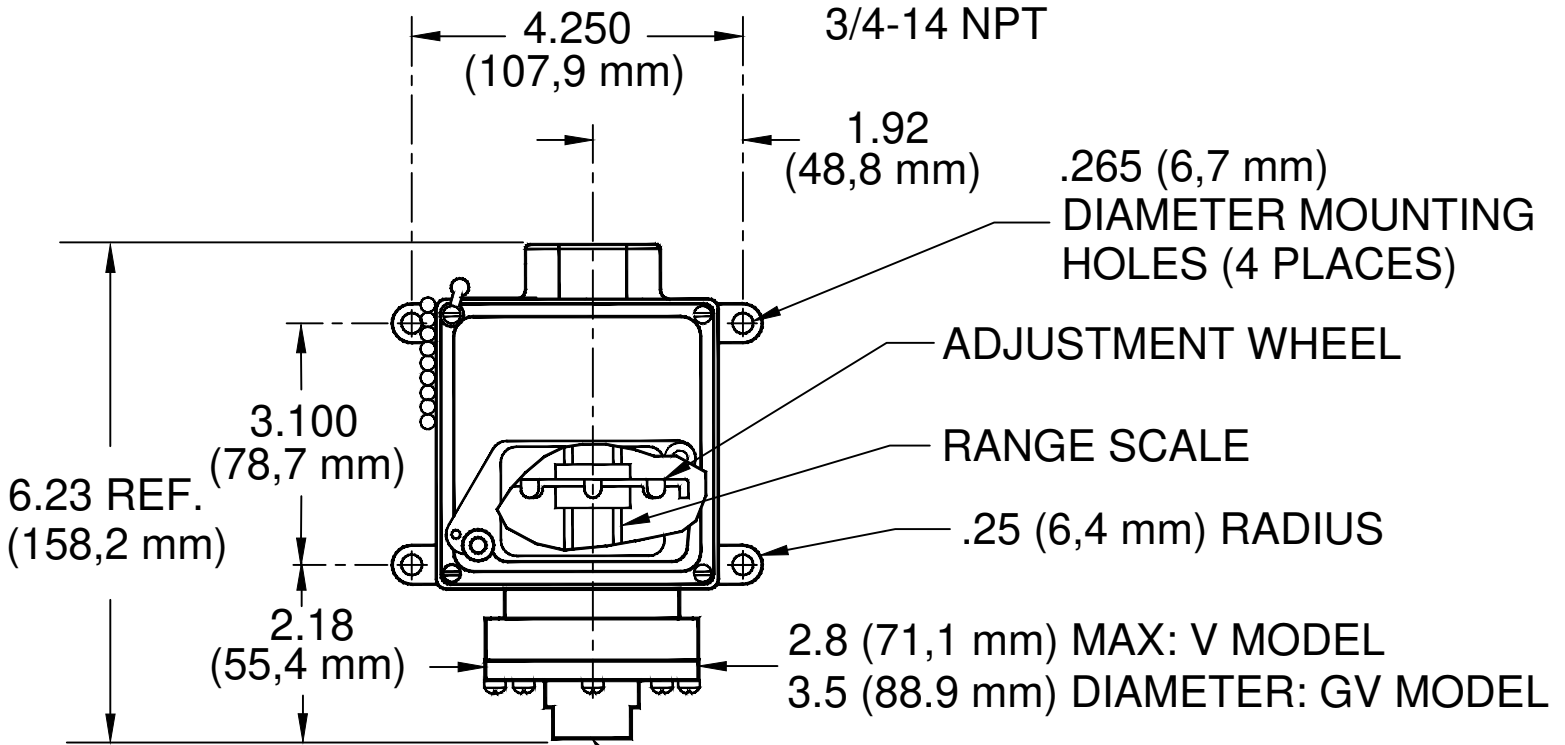

CONDUIT CONNECTION
3/4-14 NPT

VACUUM PORT 1/4-18 NPT
VZ MODEL 1/2-14 NPT

**MODEL 604V1
ILLUSTRATED**